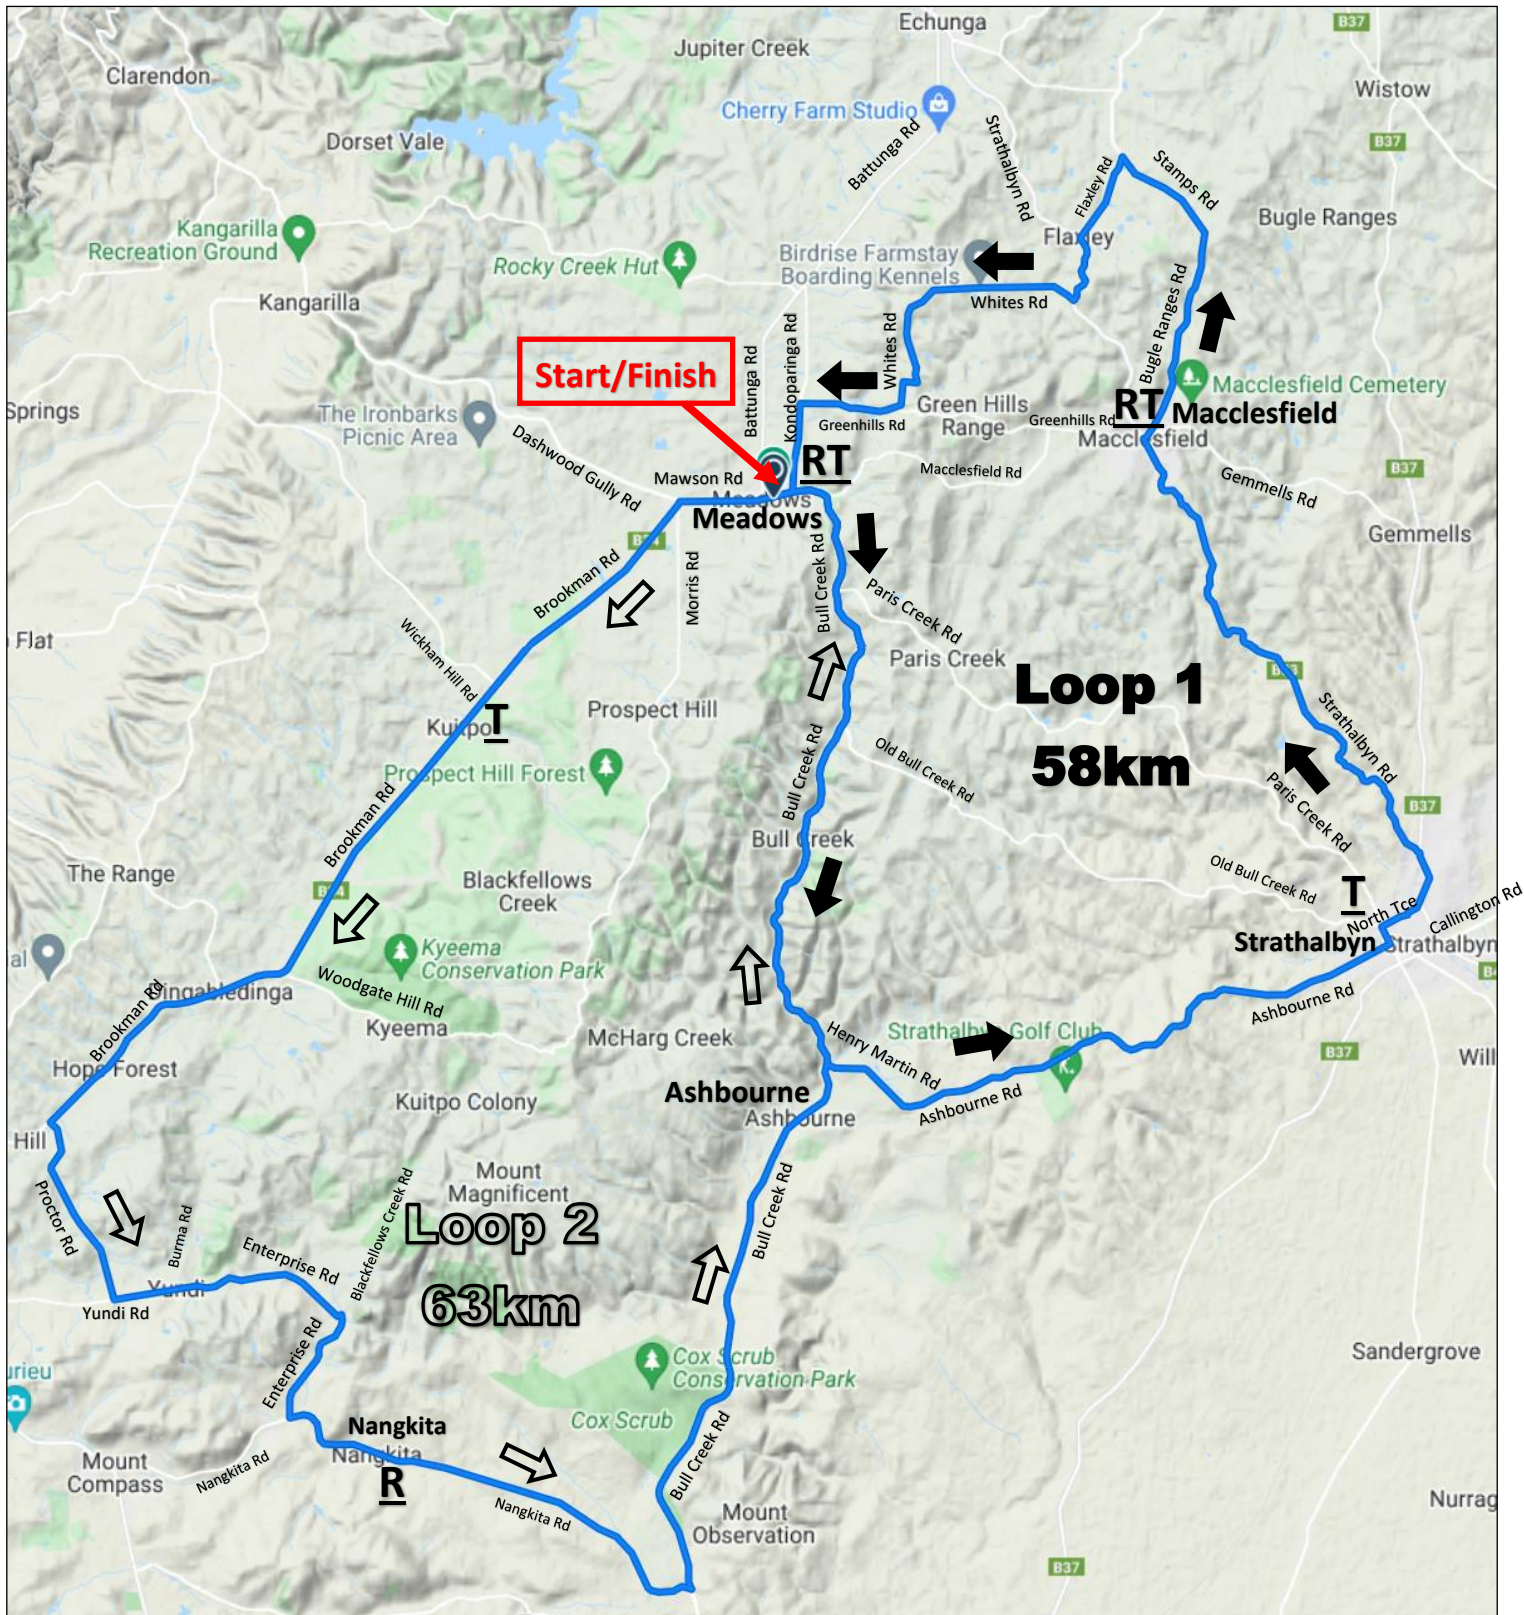

Grand/Mini Slam Challenge Ride Event 3 – 60km/120km

Sunday 29 May 2022 at 8:00 am Start/Finish: Meadows Memorial Hall

Bicycle SA 11a Croydon Rd, Keswick 5035

Ph. (08) 8168 9999 Fx. (08) 8168 9988

Email: office@bikesa.asn.au www.bikesa.asn.au

Map Ref. GS60-120-22 Meadows.