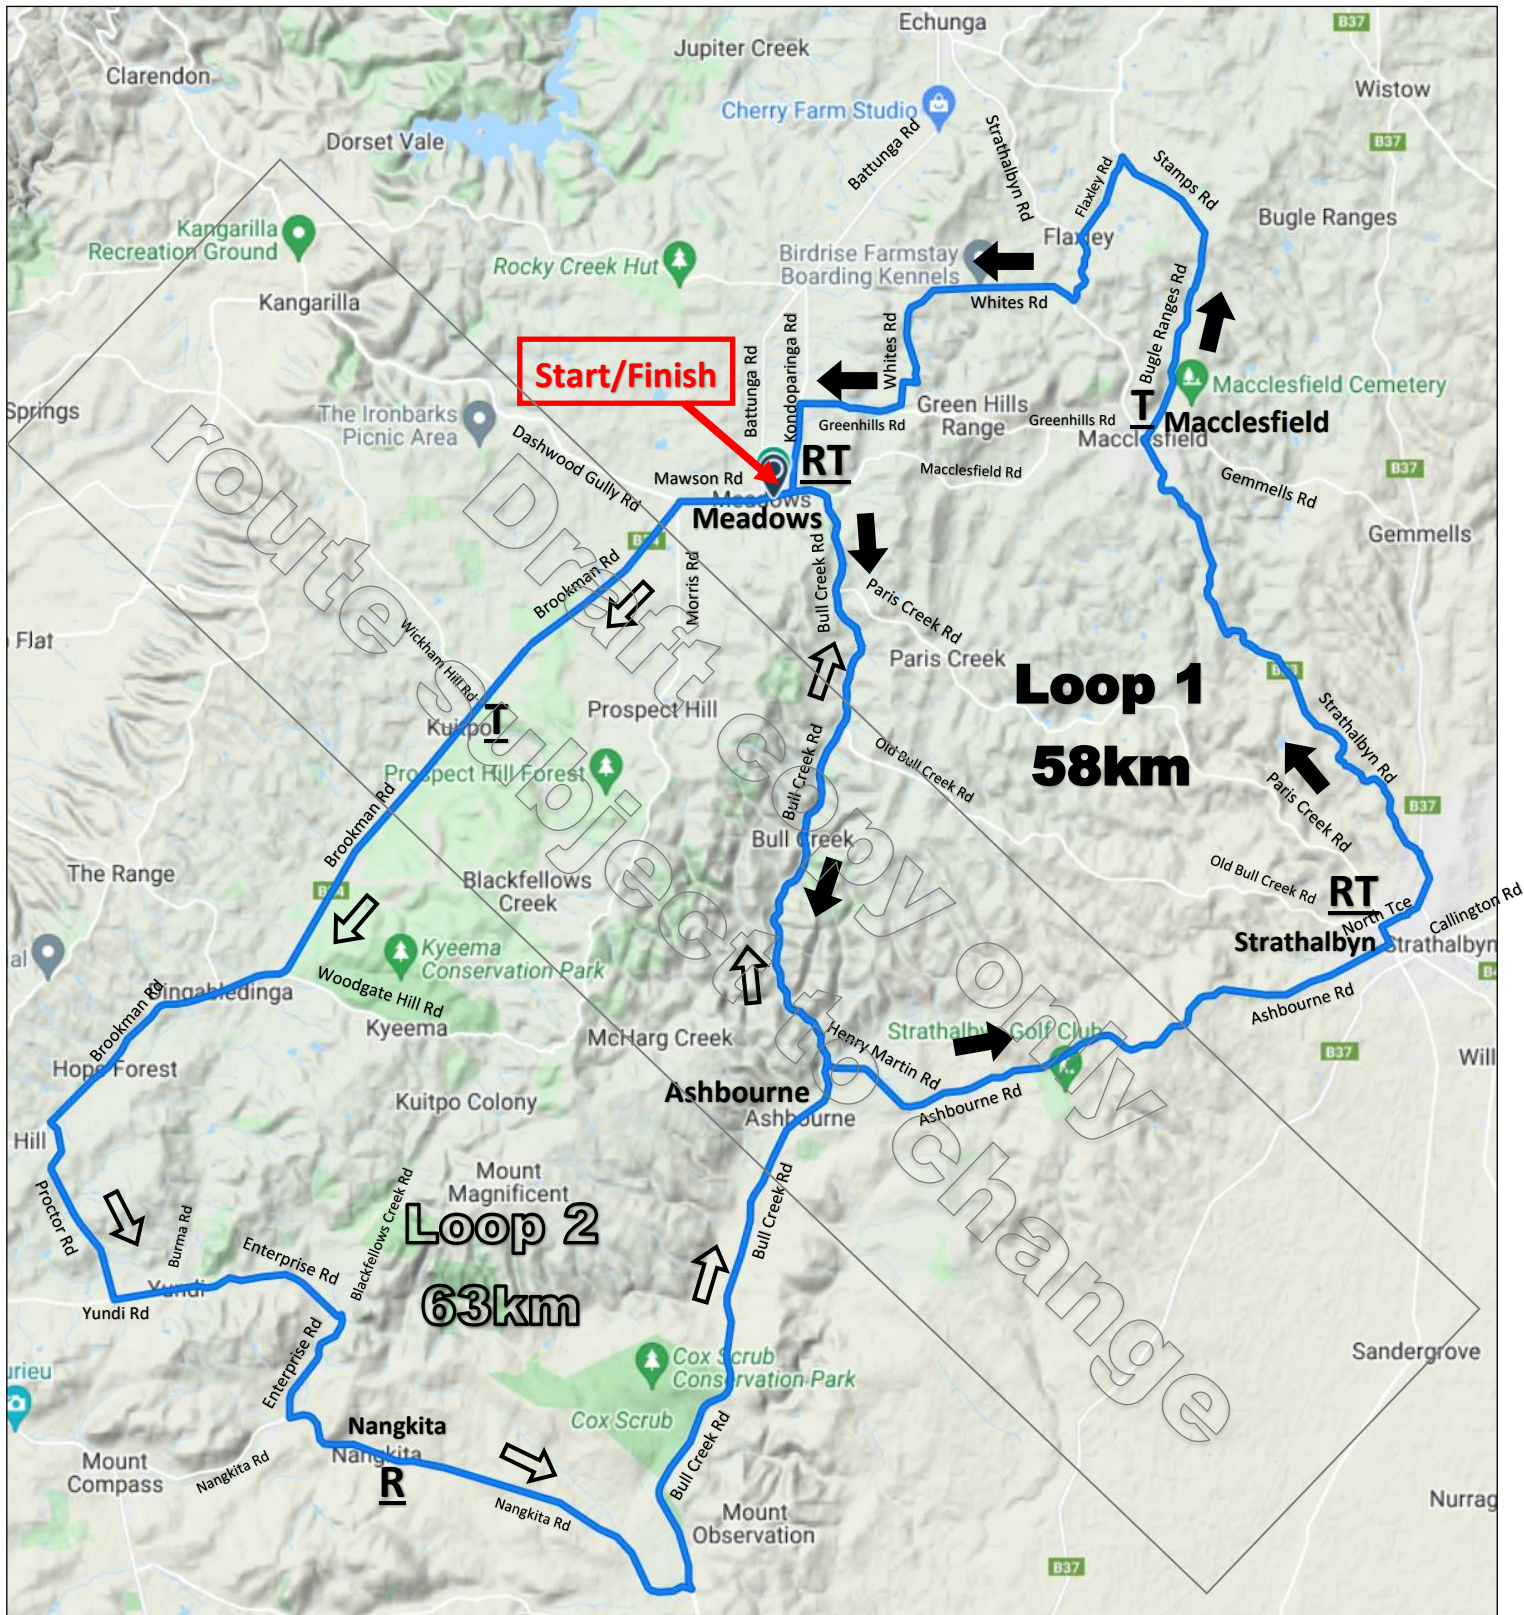

Grand/Mini Slam Challenge Ride Event 3 – 60km/120km

Sunday 29 May 2022 at 8:00 am Start/Finish: Meadows Memorial Hall

Bicycle SA 11a Croydon Rd, Keswick 5035

Ph. (08) 8168 9999 Fx. (08) 8168 9988

Email: office@bikesa.asn.au www.bikesa.asn.au