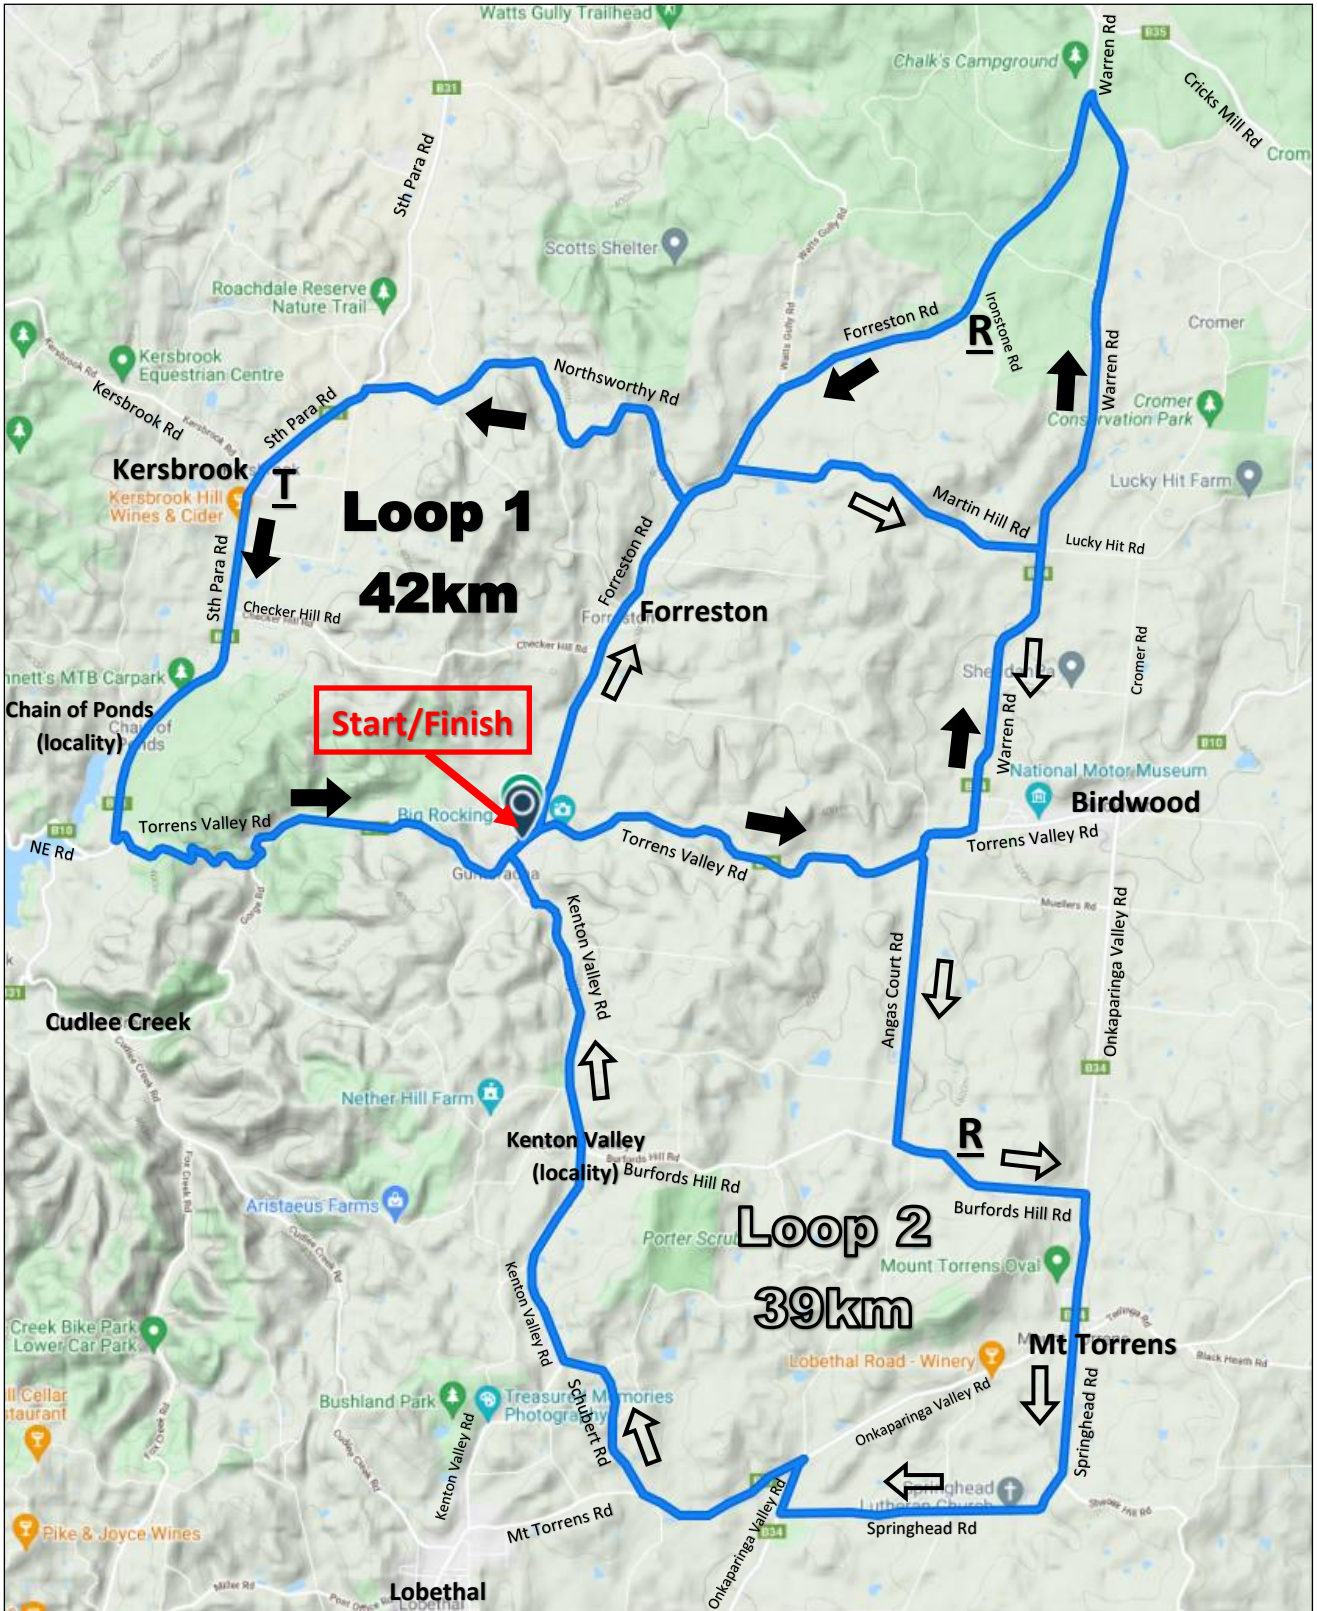

Grand/Mini Slam Challenge Ride Event 1 – 40km/80km

Sunday 20 February 2022 at 8:00 am Start/Finish: Gumeracha Football Club/Oval

Bicycle SA 11a Croydon Rd, Keswick 5035

Ph. (08) 8168 9999 Fx. (08) 8168 9988