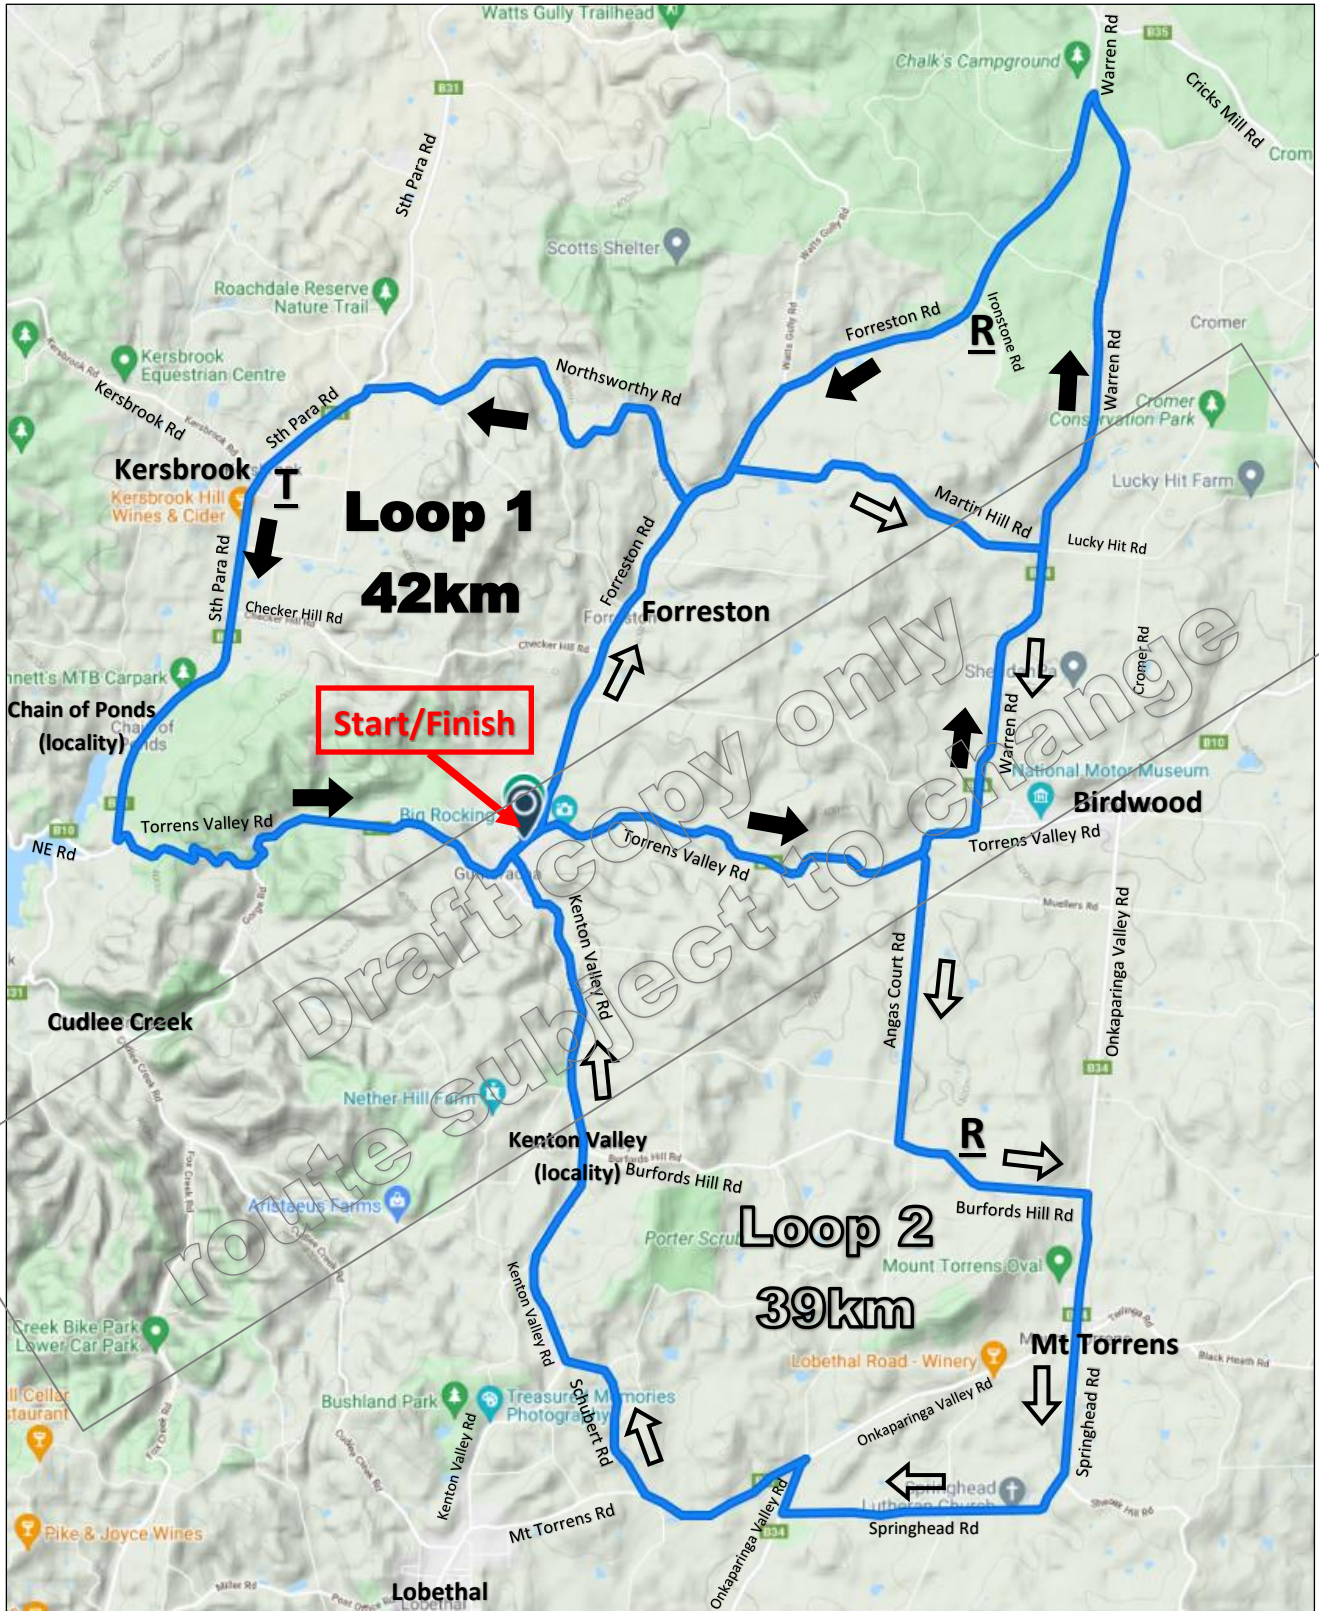

Grand/Mini Slam Challenge Ride Event 1 - 40/80km

Sunday 20 February 2022 at 8:00 am Start/Finish: Gumeracha Football Club/Oval

Bicycle SA 11a Croydon Rd, Keswick 5035

Ph. (08) 8168 9999 Fx. (08) 8168 9988