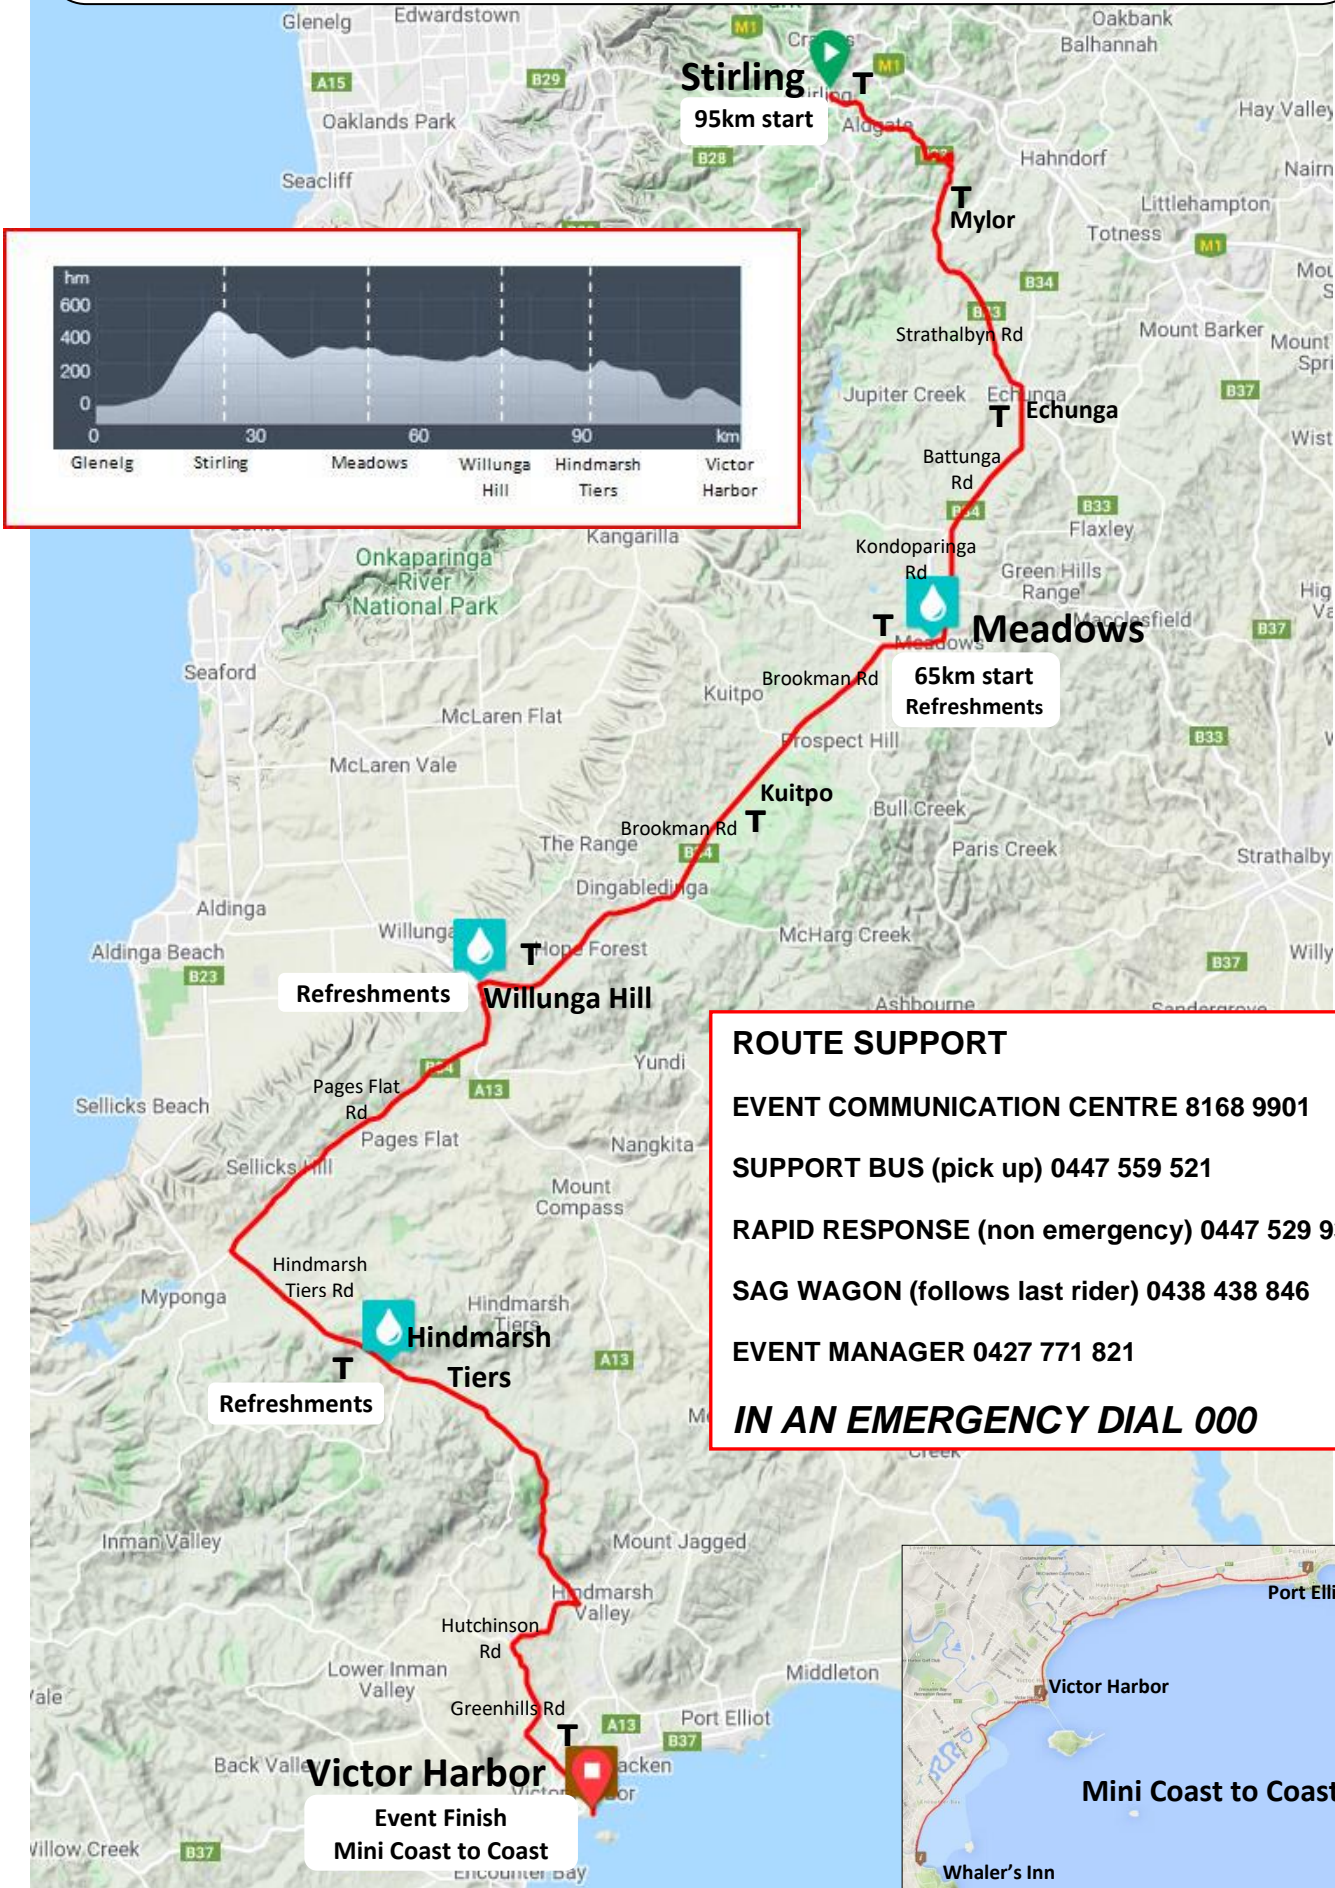

COAST TO COAST

SUNDAY 14 MARCH 2021

95km STIRLING Start 8:00am 65km MEADOWS Start 8:00am
10km / 20km MINI C2C - VICTOR HARBOR Start 10:00

ROUTE SUPPORT
EVENT COMMUNICATION CENTRE 8168 9901
SUPPORT BUS (pick up) 0447 559 521
RAPID RESPONSE (non emergency) 0447 529 935
SAG WAGON (follows last rider) 0438 438 846
EVENT MANAGER 0427 771 821
IN AN EMERGENCY DIAL 000